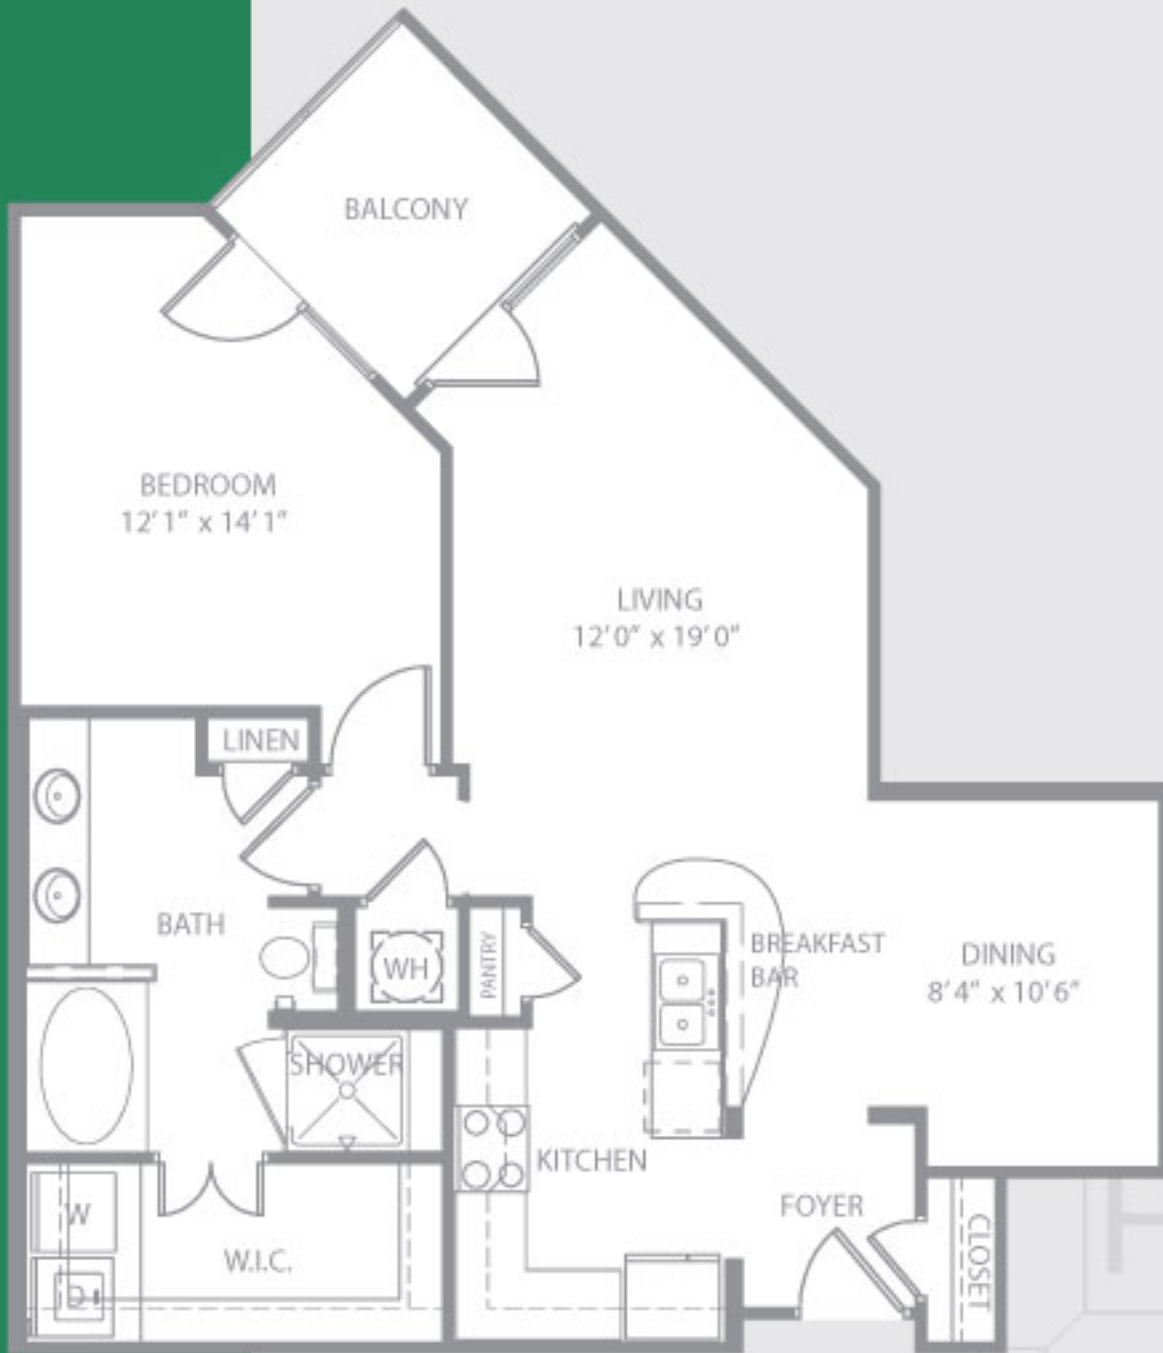

TITANIUM-AS

1 BEDROOM/1 BATH

Living Area:	868 Sq. ft.
Balcony Area:	64 Sq. ft.
Total:	932 Sq. ft.

element